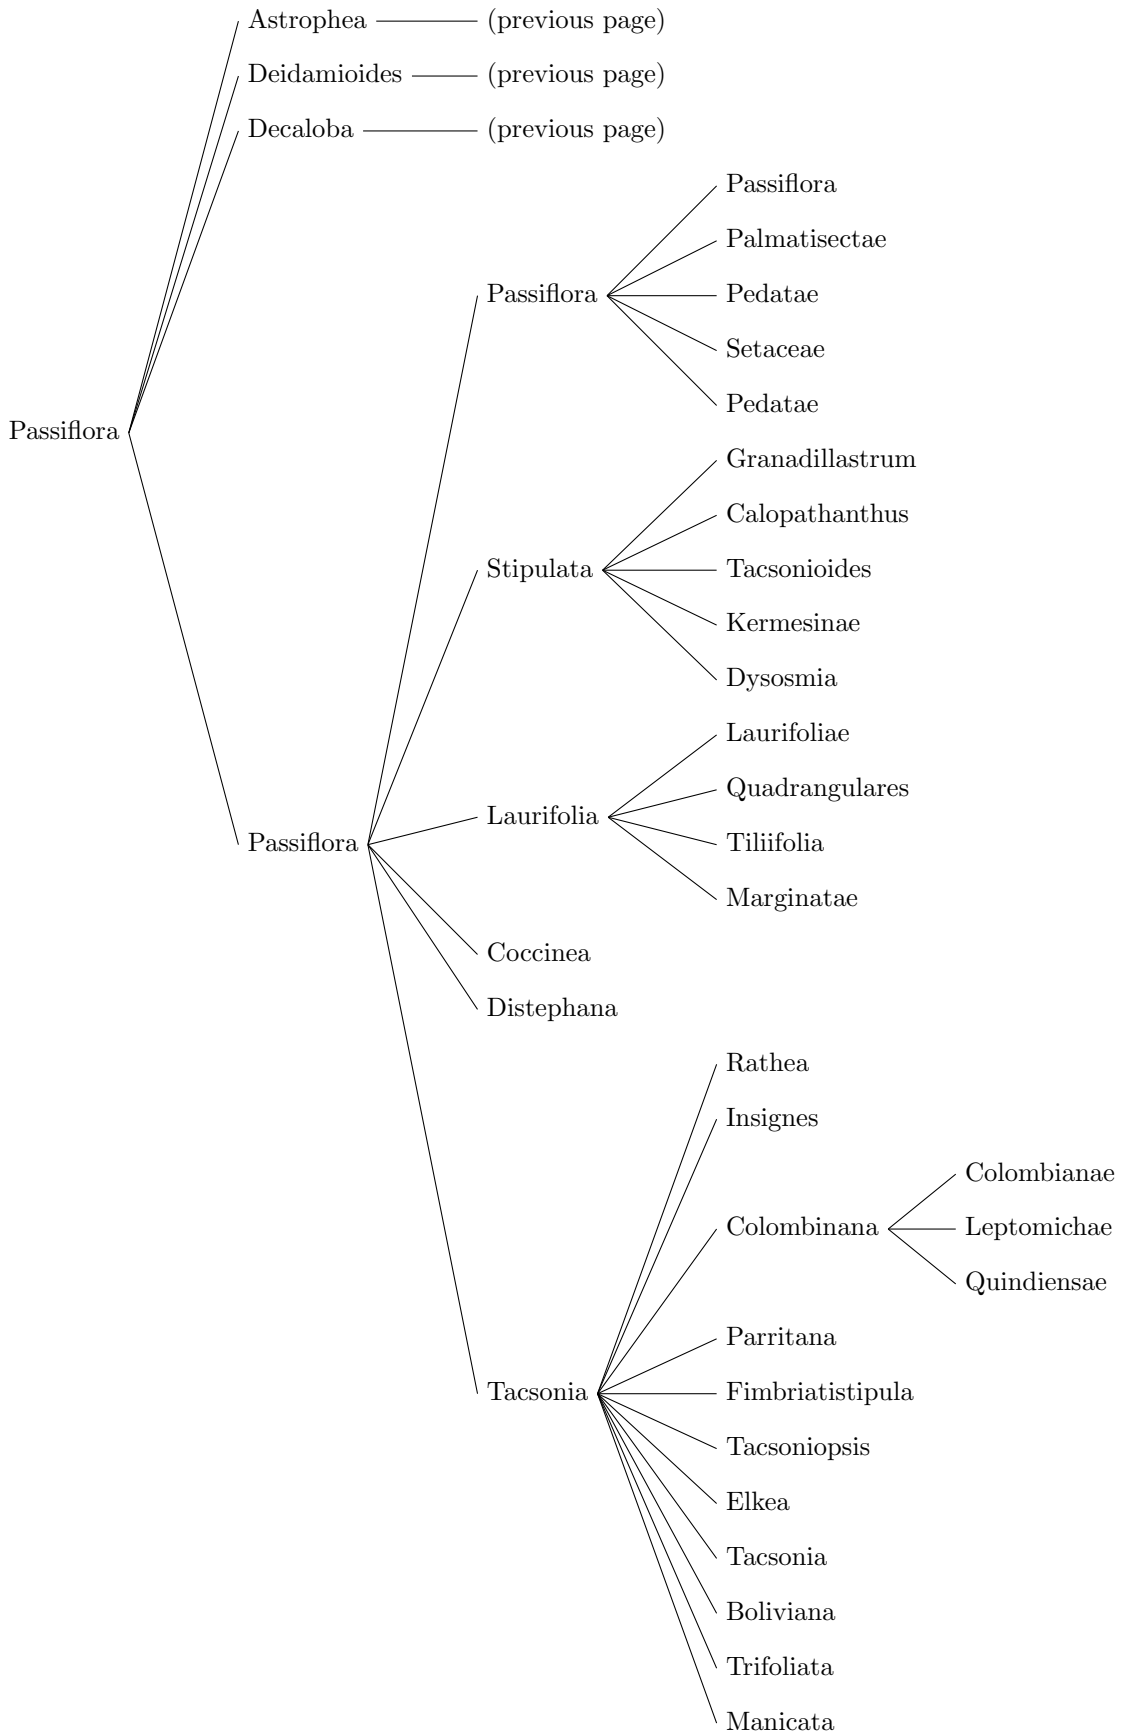

The Genus *Passiflora*  
(according to MacDougal & Feuillet)

August 18, 2012

Sub-Genus *Astrophea*

**Sub-Genus Astrophea /  
Super-Section Astrophea /  
Section Astrophea**

*lindeniana*                      *putumayensis*                      *tica*  
*macrophylla*                      *sphaerocarpa*

**Sub-Genus Astrophea /  
Super-Section Astrophea /  
Section Capreolata**

*citrifolia*                      *maguirei*                      *tina*                      *vescoi*

**Sub-Genus Astrophea /  
Super-Section Astrophea /  
Section Leptoclada**

(...)

**Sub-Genus Astrophea /  
Super-Section Pseudoastrophea /  
Section Pseudoastrophea**

*candida*                      *kawensis*                      *pentagona*

**Sub-Genus Astrophea /  
Super-Section Pseudoastrophea /  
Section Botryastrophea /  
Series Botryastrophea**