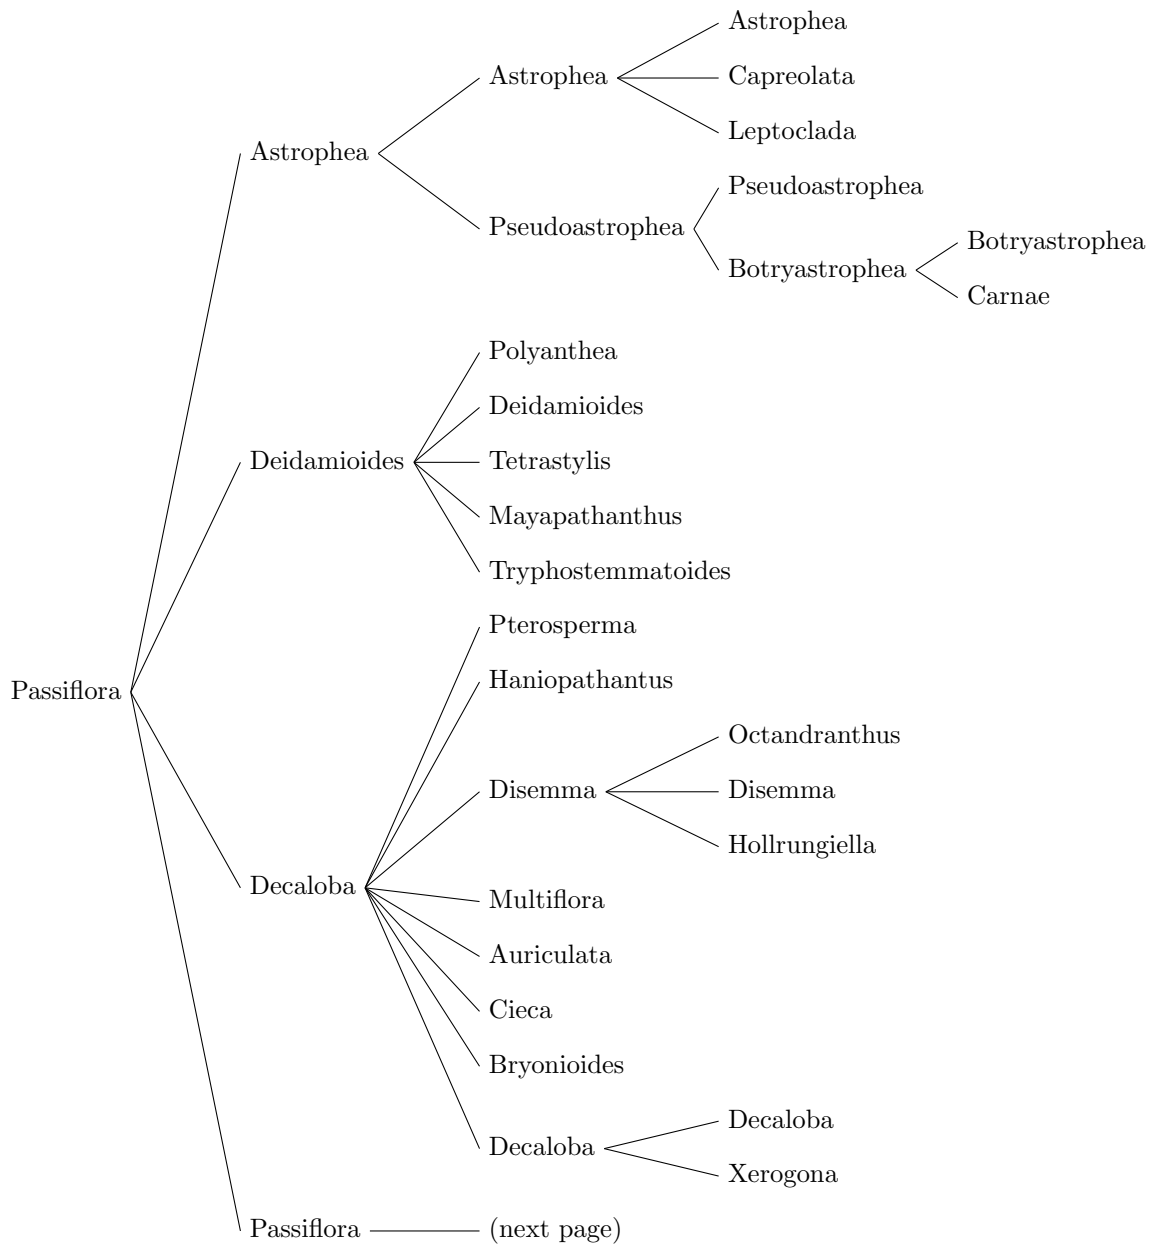

The Genus *Passiflora*  
(according to MacDougal & Feuillet)

August 18, 2012

Sub-Genus *Astrophea*

**Sub-Genus Astrophea /  
Super-Section Astrophea /  
Section Astrophea**

*lindeniana*                      *putumayensis*                      *tica*  
*macrophylla*                      *sphaerocarpa*

**Sub-Genus Astrophea /  
Super-Section Astrophea /  
Section Capreolata**

*citrifolia*                      *maguirei*                      *tina*                      *vescoi*

**Sub-Genus Astrophea /  
Super-Section Astrophea /  
Section Leptoclada**

(...)

**Sub-Genus Astrophea /  
Super-Section Pseudoastrophea /  
Section Pseudoastrophea**

*candida*                      *kawensis*                      *pentagona*

**Sub-Genus Astrophea /  
Super-Section Pseudoastrophea /  
Section Botryastrophea /  
Series Botryastrophea**